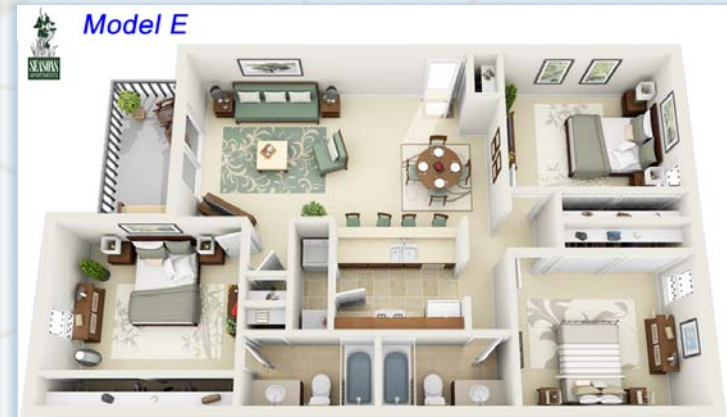

Model A

One Bedroom/One Bath 663 Square Feet

Model B

One Bedroom/One Bath 737 Square Feet

Model C

Two Bedroom/Two Bath 944 Square Feet

Within your 1, 2 or 3 bedroom apartment home, large open living areas blend with tasteful designer touches to provide a homey feel. You'll fall in love the fully-equipped kitchen featuring an electric oven and stove top, gorgeous cabinetry and a kitchen pantry. Enjoy a flavorful meal in your elegant dining room, or take the fun outside to your available private patio or balcony ... some even feature picturesque wooded or poolside views.

Seasons Apartments

(318) 588-7800

***All Square Footage is Approximate**

Model D

Two Bedroom/Two Bath 1020 Square Feet

Model F

One Bedroom/One Bath 675 Square Feet

Model E