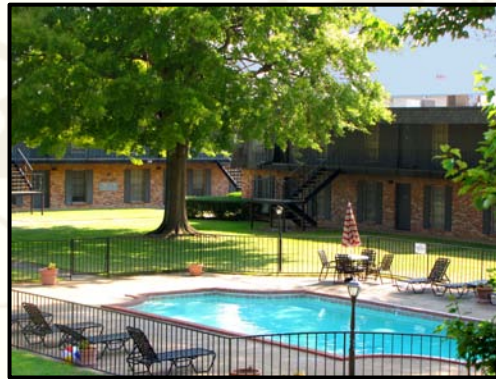

### ***Exterior Features***

Wooded Residential Neighborhood  
Well-maintained Grounds  
Sparkling Swimming Pool  
BBQ & Picnic Area  
Premium Clothes-care Center  
Reserved Covered Parking available  
On-Bus Line  
Small Pets Welcome  
Friendly Staff  
Senior Citizen Discounts  
Situated in a Quiet Residential Area  
Southeast Shreveport, Close to Shreve City  
Minutes from Barksdale Air Force Base

# *Welcome*

***The Chateau**  
provides a tranquil retreat  
enhanced by towering  
mature trees, framed by  
well-maintained exterior  
grounds with appealing  
French architecture.*

**CHATEAU APARTMENTS**  
2903 Weyman St.  
Shreveport, LA 71104  
(318) 868-0854  
[www.ChateauShreveport.com](http://www.ChateauShreveport.com)